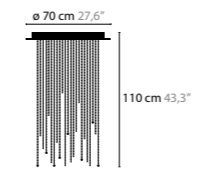

ICE FALL C6

14050 Crystals
14051 Excellent Crystals
14052 Superior Crystals

Colours: 02
 Light source: 6 x GU10 / 220V / Max. 50W
 Dimmable
 Light source not included

Size: Ø 70 x 110 cm
 Packing size: 75 x 75 x 15 cm
 Packing weight: 35 kg

ICE FALL C14

14060 Crystals
14061 Excellent Crystals
14062 Superior Crystals

Colours: 02
 Light source: 14 x GU10 / 220V / Max. 50W
 Dimmable
 Light source not included

Size: Ø 110 x 110 cm
 Packing size: 115 x 115 x 15 cm
 Packing weight: 80 kg

ICE FALL C20

14070 Crystals
14071 Excellent Crystals
14072 Superior Crystals

Colours: 02
 Light source: 20 x GU10 / 220V / Max. 50W
 Dimmable
 Light source not included

Size: Ø 150 x 110 cm
 Packing size: 155 x 155 x 17 cm
 Packing weight: 110 kg

ICE FALL

ICE FALL C3

14030
14031
14032

ICE FALL C5

14035
14036
14037

ICE FALL C6

14050
14051
14052

ICE FALL C14