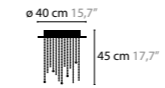

ICE FALL

ICE FALL C3

14030 Crystals
14031 Excellent Crystals
14032 Superior Crystals

Colours: 02
Light source: 3 x GU10 / 220V / Max. 50W
Dimmable
Light source not included

Size: Ø 40 x 45 cm
Packing size: 50 x 50 x 35 cm
Packing weight: 6 kg

ICE FALL C5

14035 Crystals
14036 Excellent Crystals
14037 Superior Crystals

Colours: 02
Light source: 5 x GU10 / 220V / Max. 50W
Dimmable
Light source not included

Size: Ø 50 x 45 cm
Packing size: 56 x 56 x 34 cm
Packing weight: 9 kg

ICE FALL C6

14050 Crystals
14051 Excellent Crystals
14052 Superior Crystals

Colours: 02
Light source: 6 x GU10 / 220V / Max. 50W
Dimmable
Light source not included

Size: Ø 70 x 110 cm
Packing size: 75 x 75 x 15 cm
Packing weight: 35 kg

ICE FALL C14

14060 Crystals
14061 Excellent Crystals
14062 Superior Crystals

Colours: 02
Light source: 14 x GU10 / 220V / Max. 50W
Dimmable
Light source not included

Size: Ø 110 x 110 cm
Packing size: 115 x 115 x 15 cm
Packing weight: 80 kg

ICE FALL C20

14070 Crystals
14071 Excellent Crystals
14072 Superior Crystals

Colours: 02
Light source: 20 x GU10 / 220V / Max. 50W
Dimmable
Light source not included

Size: Ø 150 x 110 cm
Packing size: 155 x 155 x 17 cm
Packing weight: 110 kg

ICE FALL

ICE FALL C3

14030
14031
14032