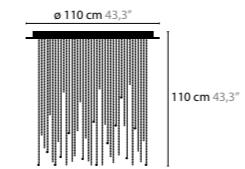

ICE FALL C14

14060
14061
14062