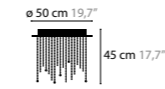

ICE FALL C6

14050 Crystals
14051 Excellent Crystals
14052 Superior Crystals

Colours: 02
 Light source: 6 x GU10 / 220V / Max. 50W
 Dimmable
 Light source not included

Size: Ø 70 x 110 cm
 Packing size: 75 x 75 x 15 cm
 Packing weight: 35 kg

ICE FALL C14

14060 Crystals
14061 Excellent Crystals
14062 Superior Crystals

Colours: 02
 Light source: 14 x GU10 / 220V / Max. 50W
 Dimmable
 Light source not included

Size: Ø 110 x 110 cm
 Packing size: 115 x 115 x 15 cm
 Packing weight: 80 kg

ICE FALL C20

14070 Crystals
14071 Excellent Crystals
14072 Superior Crystals

Colours: 02
 Light source: 20 x GU10 / 220V / Max. 50W
 Dimmable
 Light source not included

Size: Ø 150 x 110 cm
 Packing size: 155 x 155 x 17 cm
 Packing weight: 110 kg

ICE FALL

ICE FALL C3

14030
14031
14032

ICE FALL C5

14035
14036
14037

ICE FALL C6

14050
14051
14052

ICE FALL C14